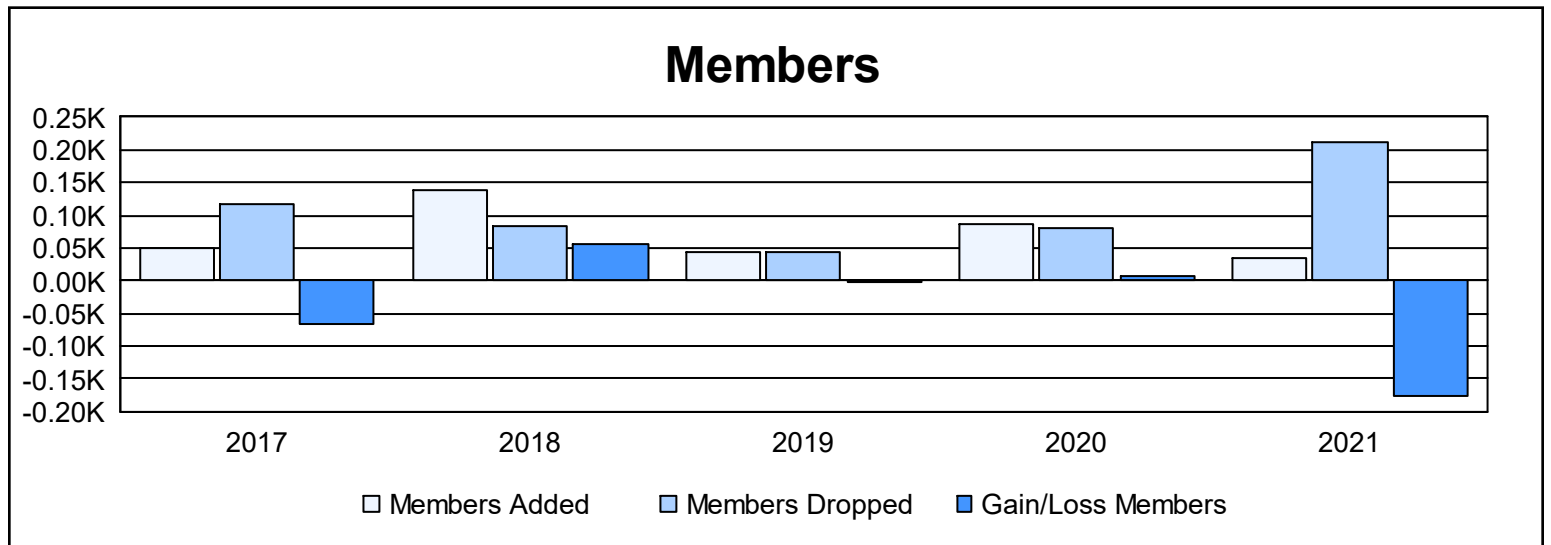

Year	New Clubs	Dropped Clubs	Gain/ Loss Clubs	New Members	Charter Members	Reinstate Members	Transfer Members	Total Member Added	Total Members Dropped	Gain/ Loss Members
2016-2017	1	0	1	28	21	0	1	50	116	-66
2017-2018	4	0	4	50	86	1	0	137	82	55
2018-2019	0	0	0	42	0	0	1	43	45	-2
2019-2020	1	0	1	47	23	12	5	87	81	6
2020-2021	1	11	-10	10	23	1	2	36	213	-177
Average	1	2	-1	35	31	3	2	71	107	-37

Membership Composition June 2021 Cumulative

Gender Composition June 2021 Cumulative