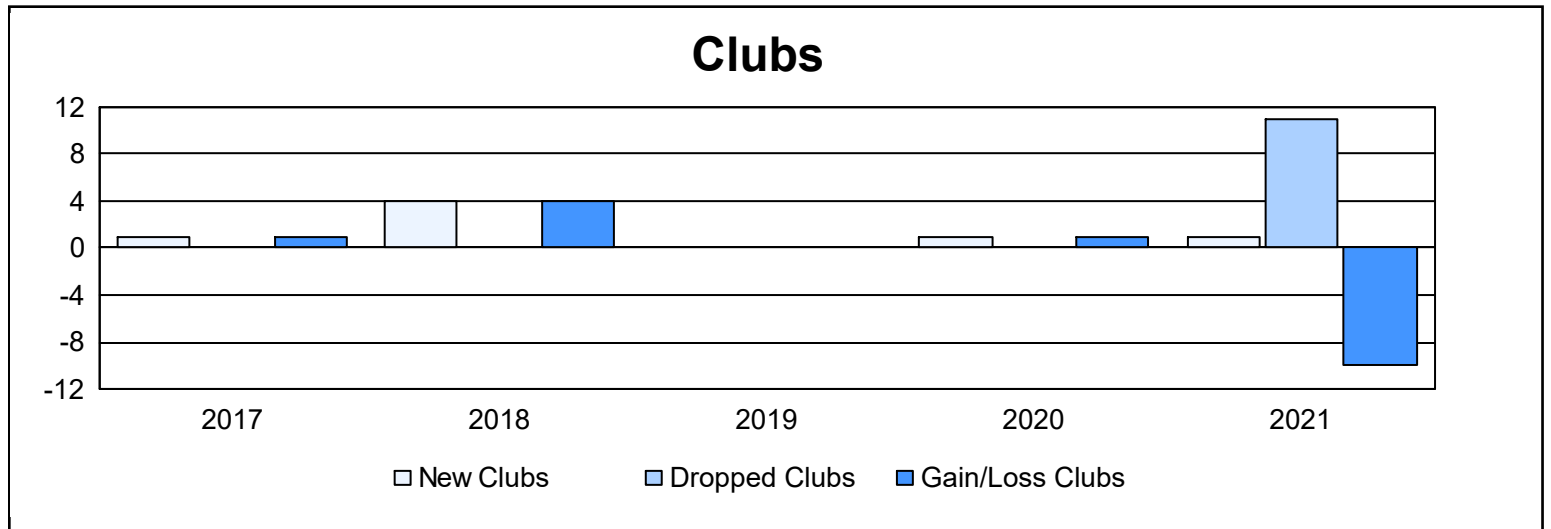

Year	New Clubs	Dropped Clubs	Gain/ Loss Clubs	New Members	Charter Members	Reinstate Members	Transfer Members	Total Member Added	Total Members Dropped	Gain/ Loss Members
2016-2017	1	0	1	28	21	0	1	50	116	-66
2017-2018	4	0	4	50	86	1	0	137	82	55
2018-2019	0	0	0	42	0	0	1	43	45	-2
2019-2020	1	0	1	47	23	12	5	87	81	6
2020-2021	1	11	-10	10	23	1	2	36	213	-177
Average	1	2	-1	35	31	3	2	71	107	-37

Membership Composition June 2021 Cumulative

Gender Composition June 2021 Cumulative