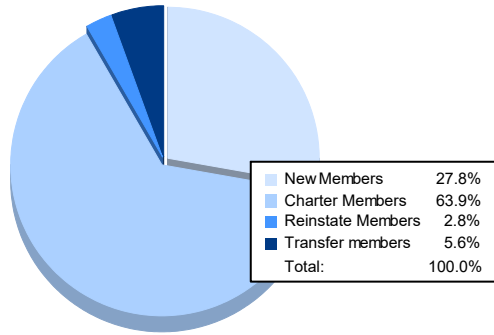

Year	New Clubs	Dropped Clubs	Gain/ Loss Clubs	New Members	Charter Members	Reinstate Members	Transfer Members	Total Member Added	Total Members Dropped	Gain/ Loss Members
2016-2017	1	0	1	28	21	0	1	50	116	-66
2017-2018	4	0	4	50	86	1	0	137	82	55
2018-2019	0	0	0	42	0	0	1	43	45	-2
2019-2020	1	0	1	47	23	12	5	87	81	6
2020-2021	1	11	-10	10	23	1	2	36	213	-177
Average	1	2	-1	35	31	3	2	71	107	-37

Membership Composition June 2021 Cumulative

Gender Composition June 2021 Cumulative